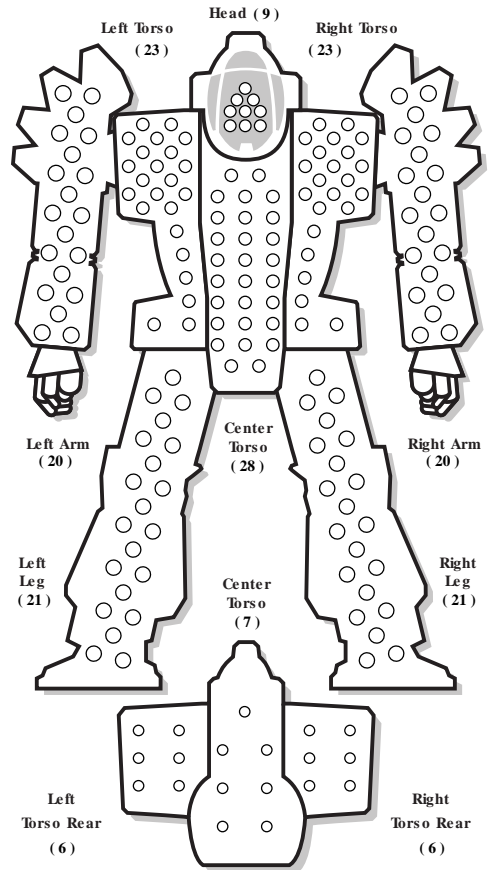

BATTLETECH™

BATTLEMECH RECORD SHEET

MECH DATA

Type: Crusader CRD-7M2

Movement Points: **Tonnage:** 65
 Walking: 4 **Tech Base:** Inner Sphere
 Running: 6 **Rules Level:** Standard
 Jumping: 4 **Role:** Brawler
 Engine Type: 260 XL

Weapons & Equipment Inventory

Qty	Type	Loc	Ht	Dmg	Min	Sht	Med	Lng
1	MML 7	LA	4	[M,C,S]				
	LRM			1/Msl	6	7	14	21
	SRM			2/Msl	—	3	6	9
1	Large Laser	LA	8	8 [DE]	—	5	10	15
1	MML 7	RA	4	[M,C,S]				
	LRM			1/Msl	6	7	14	21
	SRM			2/Msl	—	3	6	9
1	Large Laser	RA	8	8 [DE]	—	5	10	15
1	Machine Gun	RA	—	2 [DB,AI]	—	1	2	3
1	Anti-Missile System	HD	1	[PB]	—	1	—	—

Ammo: (AMS) 12, (MML 7/LRM Artemis) 34, (MML 7/SRM Artemis) 28, (Machine Gun) 100

BV: 1,397

WARRIOR DATA

Name: _____

Gunnery Skill: _____ Piloting Skill: _____

Hits Taken	1	2	3	4	5	6
Consciousness #	3	5	7	10	11	Dead

ARMOR DIAGRAM

Standard Armor

INTERNAL STRUCTURE DIAGRAM

Standard Structure

Heat Scale

Overflow

30*
29
28*
27
26*
25*
24*
23*
22*
21
20*
19*
18*
17*
16
15*
14*
13*
12
11
10*
9
8*
7
6
5*
4
3
2
1
0

CRITICAL TABLE