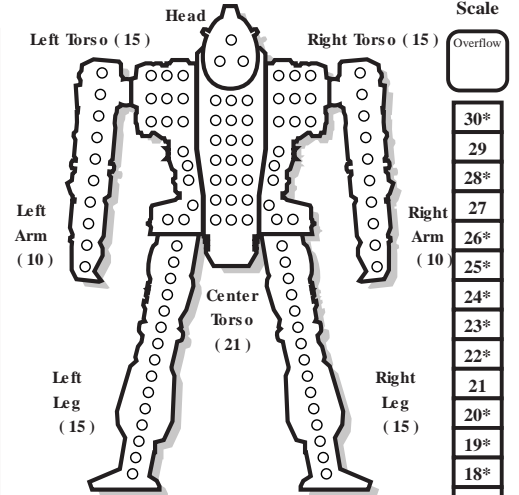

BATTLETECH™

BATTLEMECH RECORD SHEET

MECH DATA

Type: Crusader CRD-7M2

Movement Points: **Tonnage:** 65
 Walking: 4 **Tech Base:** Inner Sphere
 Running: 6 **Rules Level:** Standard
 Jumping: 4 **Role:** Brawler
 Engine Type: 260 XL

Ammo: (AMS) 12, (MML 7/LRM Artemis) 34, (MML 7/SRM Artemis) 28, (Machine Gun) 100

BV: 1,397

WARRIOR DATA

Name: _____

Gunnery Skill: _____ Piloting Skill: _____

Hits Taken	1	2	3	4	5	6
Consciousness #	3	5	7	10	11	Dead

ARMOR DIAGRAM

Standard Armor

INTERNAL STRUCTURE DIAGRAM

Standard Structure

Heat Scale

Overflow

30*
29
28*
27
26*
25*
24*
23*
22*
21
20*
19*
18*
17*
16
15*
14*
13*
12
11
10*
9
8*
7
6
5*
4
3
2
1
0

CRITICAL TABLE